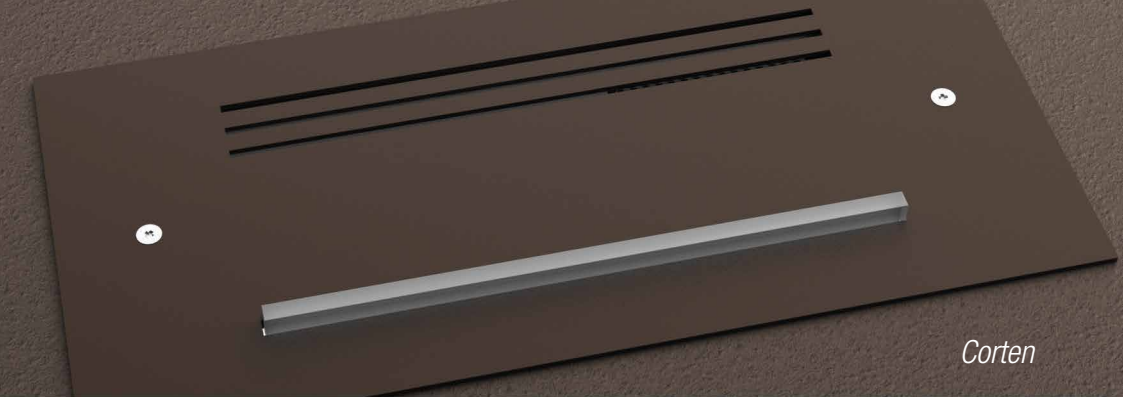

Giudecca is the first sounder completely wall built-in: the only visible component is its external cover, sturdy and yet slim, designed to look like a fan grill.

The sounder is equipped with an elegant light-guidance LED flashing unit, fully customisable and perfect to its deterrent power. The wide chromatic range allows Giudecca to satisfy the most diverse aesthetic needs.

Dust gray

Light gray

White

Corten

Stainless steel brushed

BUILT-IN BOX

Unique and elegant, Giudecca is a product designed to make installation work easy.

The sounder features some useful technical tricks to ensure perfect performances and mounting.

- Built-in box provided in first-rate ABS with seal.
- Removable cover in galvanised metal, designed to avoid the contamination with construction material.
- Spirit level.
- Setup for cable passing.

Drilling template to easily make the hole for Giudecca in-wall box in case of already existing walls.

Flash reset

Block speaker

CUSTOMIZED SOLUTION

Giudecca is fully customisable, representing the ideal solution to satisfy the most diverse requests and aesthetic needs.

Its external cover can be easily painted over in any colour but also customised in size and shape to better fit any installation locations.