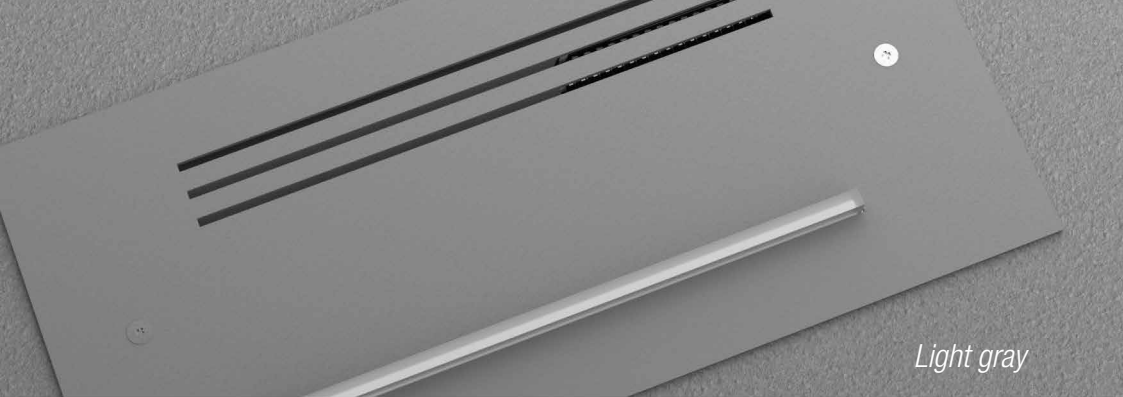

GIUDECCA

THE ONLY OUTDOOR IN-WALL SOUNDER

THE IN-WALL SOUNDER
FULLY HIDE-AWAY.

PLAN FLUSHING. **CHOOSE** COLOUR. **INSTALL** EASILY.

A P R O D U C T F E A T U R I N G
T H E M A X I M U M S E C U R I T Y W I T H
M I N I M A L A E S T H E T I C I M P A C T

Giudecca is the first sounder completely wall built-in: the only visible component is its external cover, sturdy and yet slim, designed to look like a fan grill.

The sounder is equipped with an elegant light-guidance LED flashing unit, fully customisable and perfect to its deterrent power. The wide chromatic range allows Giudecca to satisfy the most diverse aesthetic needs.

Dust gray

Light gray

White

Corten

Stainless steel brushed

BUILT-IN BOX

Unique and elegant, Giudecca is a product designed to make installation work easy.

The sounder features some useful technical tricks to ensure perfect performances and mounting.

- Built-in box provided in first-rate ABS with seal.
- Removable cover in galvanised metal, designed to avoid the contamination with construction material.
- Spirit level.
- Setup for cable passing.

Drilling template to easily make the hole for Giudecca in-wall box in case of already existing walls.