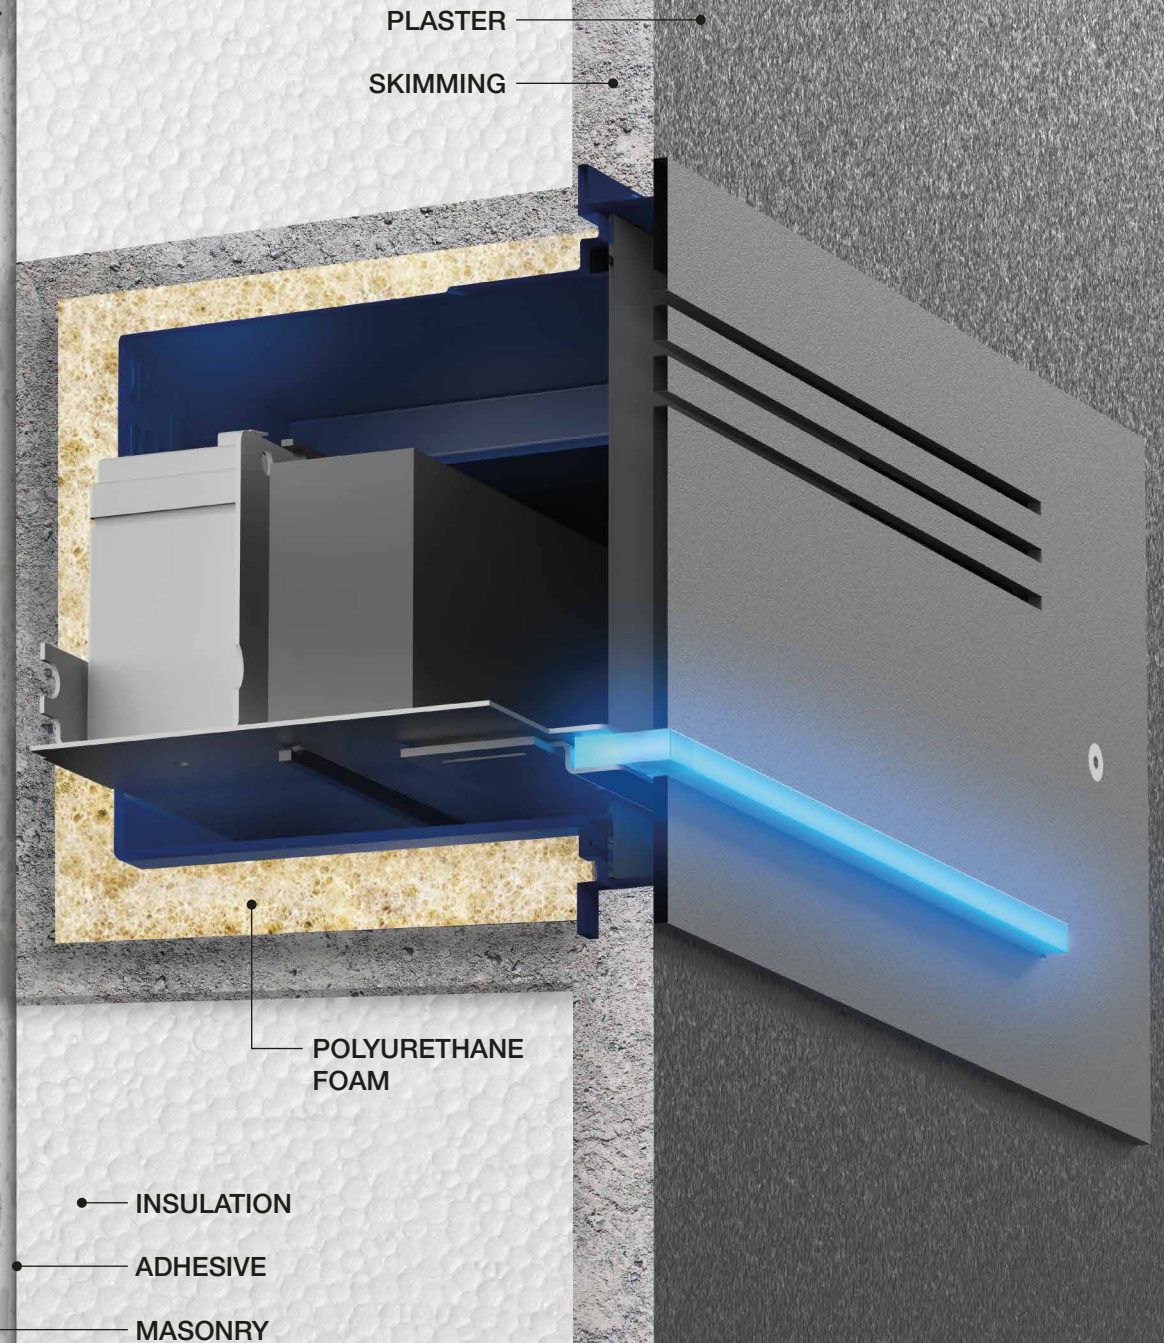

Giudecca is the first sounder completely wall built-in: the only visible component is its external cover, sturdy and yet slim, designed to look like a fan grill.

The sounder is equipped with an elegant light-guidance LED flashing unit, fully customisable and perfect to its deterrent power. The wide chromatic range allows Giudecca to satisfy the most diverse aesthetic needs.

Dust gray

Light gray

White

Corten

Stainless steel brushed

BUILT-IN BOX

Unique and elegant, Giudecca is a product designed to make installation work easy.

The sounder features some useful technical tricks to ensure perfect performances and mounting.

- Built-in box provided in first-rate ABS with seal.
- Removable cover in galvanised metal, designed to avoid the contamination with construction material.
- Spirit level.
- Setup for cable passing.

Drilling template to easily make the hole for Giudecca in-wall box in case of already existing walls.

Flash reset

Block speaker

CUSTOMIZED SOLUTION

Giudecca is fully customisable, representing the ideal solution to satisfy the most diverse requests and aesthetic needs.

Its external cover can be easily painted over in any colour but also customised in size and shape to better fit any installation locations.