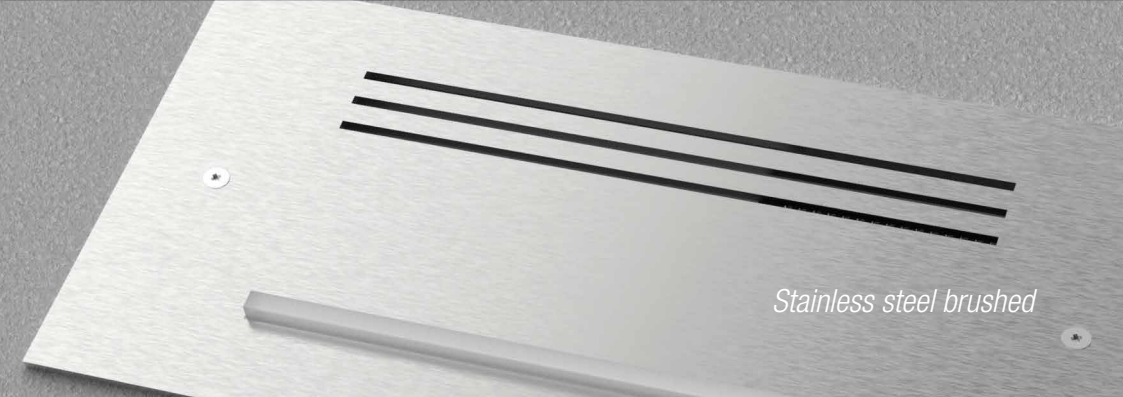

Giudecca is the first sounder completely wall built-in: the only visible component is its external cover, sturdy and yet slim, designed to look like a fan grill.

The sounder is equipped with an elegant light-guidance LED flashing unit, fully customisable and perfect to its deterrent power. The wide chromatic range allows Giudecca to satisfy the most diverse aesthetic needs.

Dust gray

Light gray

White

Corten

Stainless steel brushed

BUILT-IN BOX

Unique and elegant, Giudecca is a product designed to make installation work easy.

The sounder features some useful technical tricks to ensure perfect performances and mounting.

- Built-in box provided in first-rate ABS with seal.
- Removable cover in galvanised metal, designed to avoid the contamination with construction material.
- Spirit level.
- Setup for cable passing.

Drilling template to easily make the hole for Giudecca in-wall box in case of already existing walls.