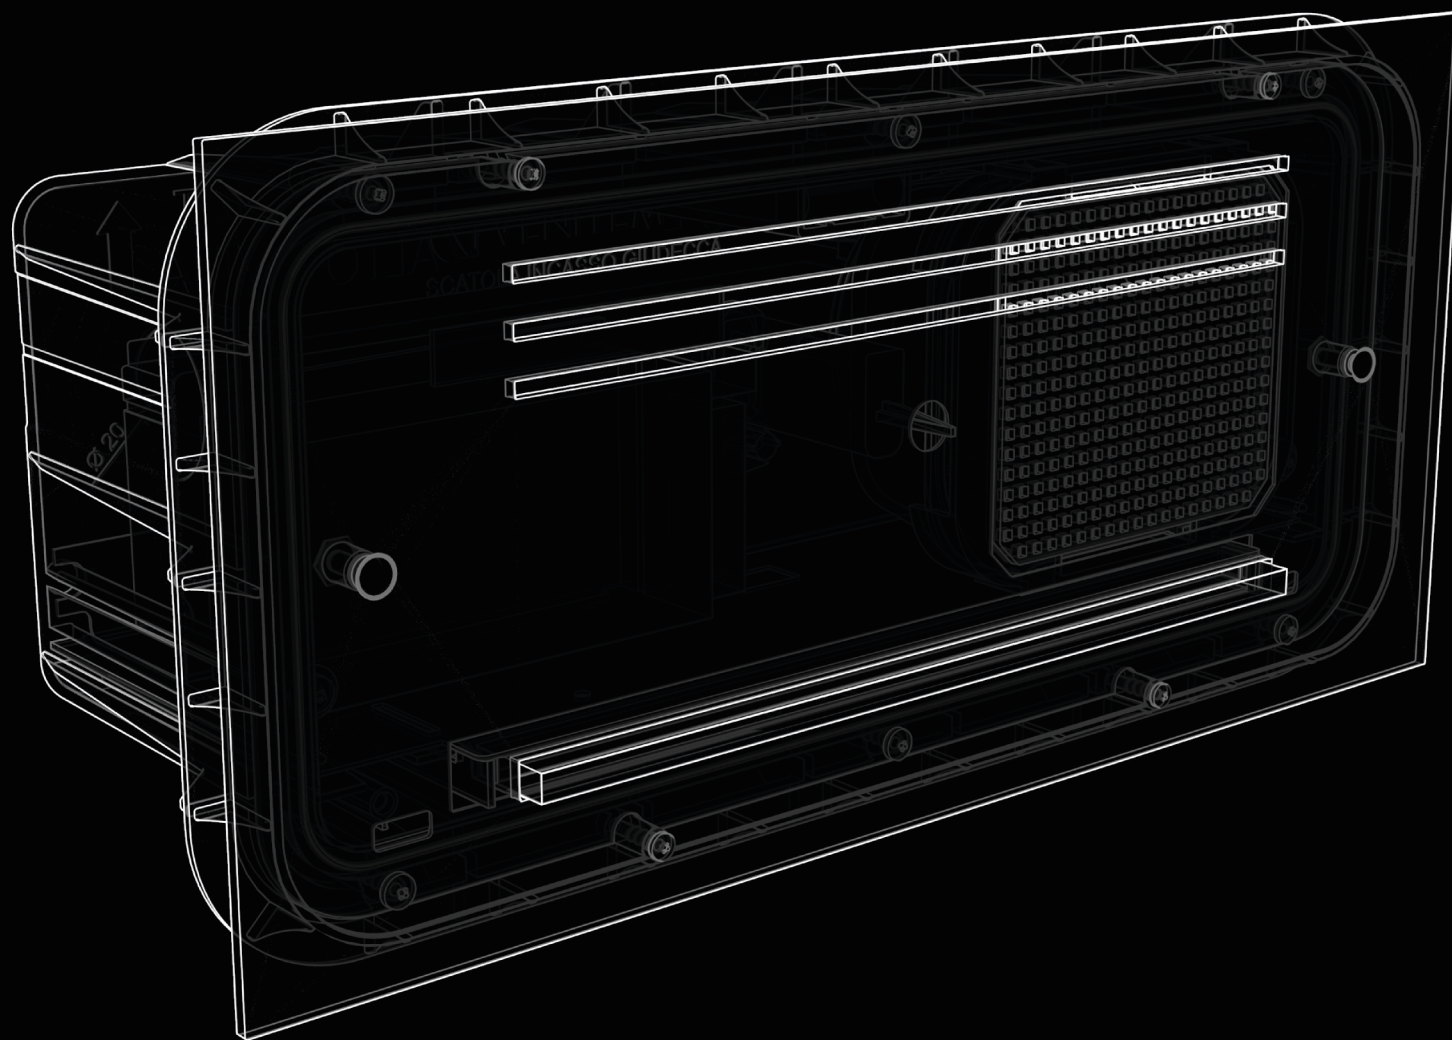

GIUDECCA

THE ONLY OUTDOOR IN-WALL SOUNDER

THE IN-WALL SOUNDER
FULLY HIDE-AWAY.

PLAN FLUSHING. **CHOOSE** COLOUR. **INSTALL** EASILY.

A P R O D U C T F E A T U R I N G
T H E M A X I M U M S E C U R I T Y W I T H
M I N I M A L A E S T H E T I C I M P A C T

Giudecca is the first sounder completely wall built-in: the only visible component is its external cover, sturdy and yet slim, designed to look like a fan grill.

The sounder is equipped with an elegant light-guidance LED flashing unit, fully customisable and perfect to its deterrent power. The wide chromatic range allows Giudecca to satisfy the most diverse aesthetic needs.

Dust gray

Light gray

White

Corten

Stainless steel brushed

BUILT-IN BOX

Unique and elegant, Giudecca is a product designed to make installation work easy.

The sounder features some useful technical tricks to ensure perfect performances and mounting.

- Built-in box provided in first-rate ABS with seal.
- Removable cover in galvanised metal, designed to avoid the contamination with construction material.
- Spirit level.
- Setup for cable passing.

Drilling template to easily make the hole for Giudecca in-wall box in case of already existing walls.