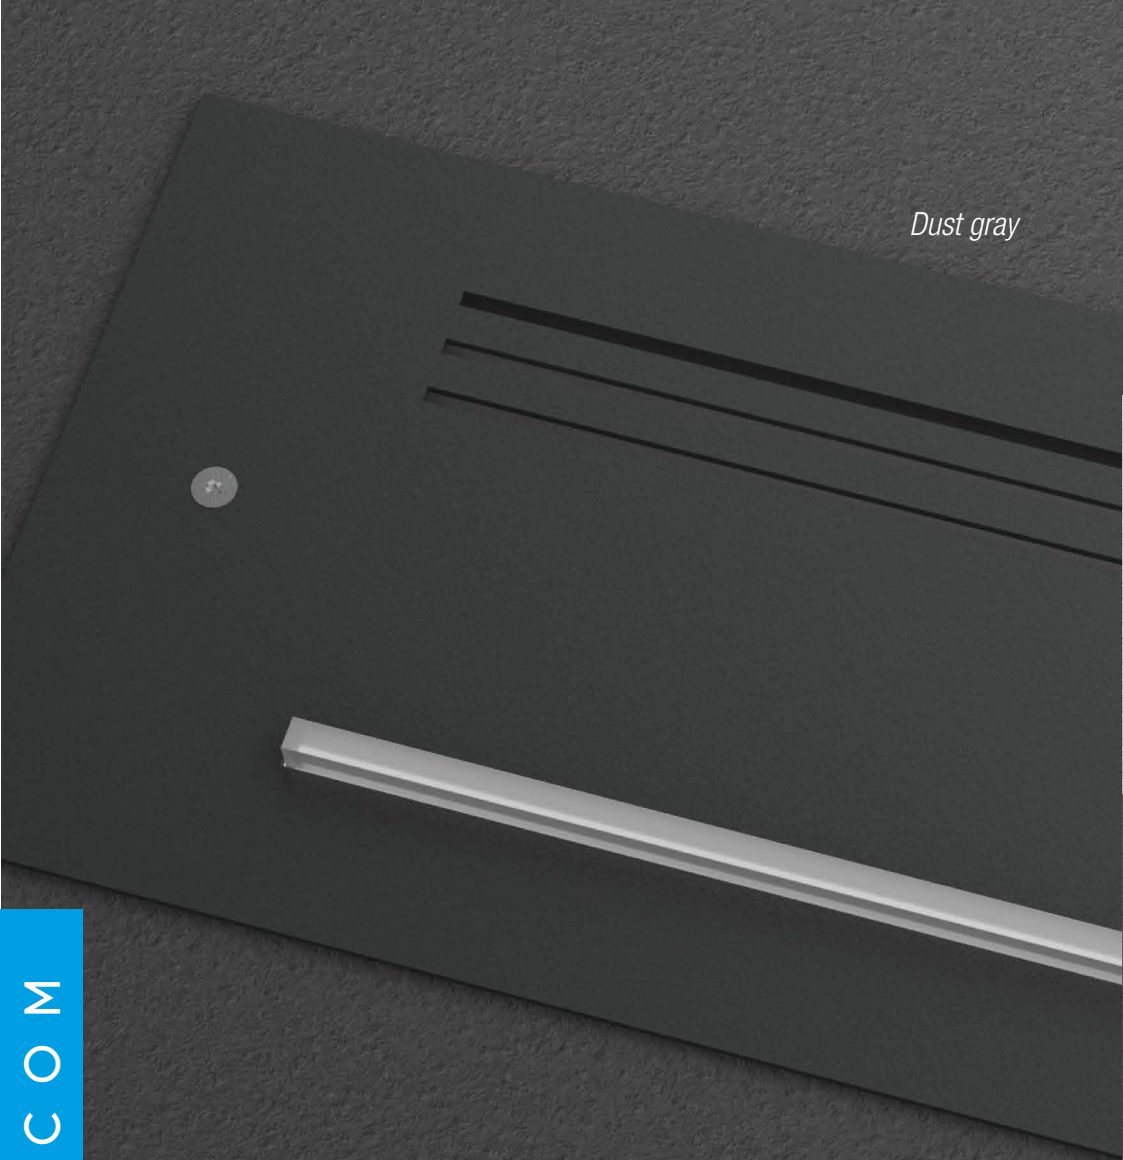

GIUDECCA

THE ONLY OUTDOOR IN-WALL SOUNDER

THE IN-WALL SOUNDER
FULLY HIDE-AWAY.

PLAN FLUSHING. **CHOOSE** COLOUR. **INSTALL** EASILY.

A P R O D U C T F E A T U R I N G
T H E M A X I M U M S E C U R I T Y W I T H
M I N I M A L A E S T H E T I C I M P A C T

Giudecca is the first sounder completely wall built-in: the only visible component is its external cover, sturdy and yet slim, designed to look like a fan grill.

The sounder is equipped with an elegant light-guidance LED flashing unit, fully customisable and perfect to its deterrent power. The wide chromatic range allows Giudecca to satisfy the most diverse aesthetic needs.

Dust gray

Light gray

White

Corten

Stainless steel brushed

BUILT-IN BOX

Unique and elegant, Giudecca is a product designed to make installation work easy.

The sounder features some useful technical tricks to ensure perfect performances and mounting.

- Built-in box provided in first-rate ABS with seal.
- Removable cover in galvanised metal, designed to avoid the contamination with construction material.
- Spirit level.
- Setup for cable passing.

Drilling template to easily make the hole for Giudecca in-wall box in case of already existing walls.