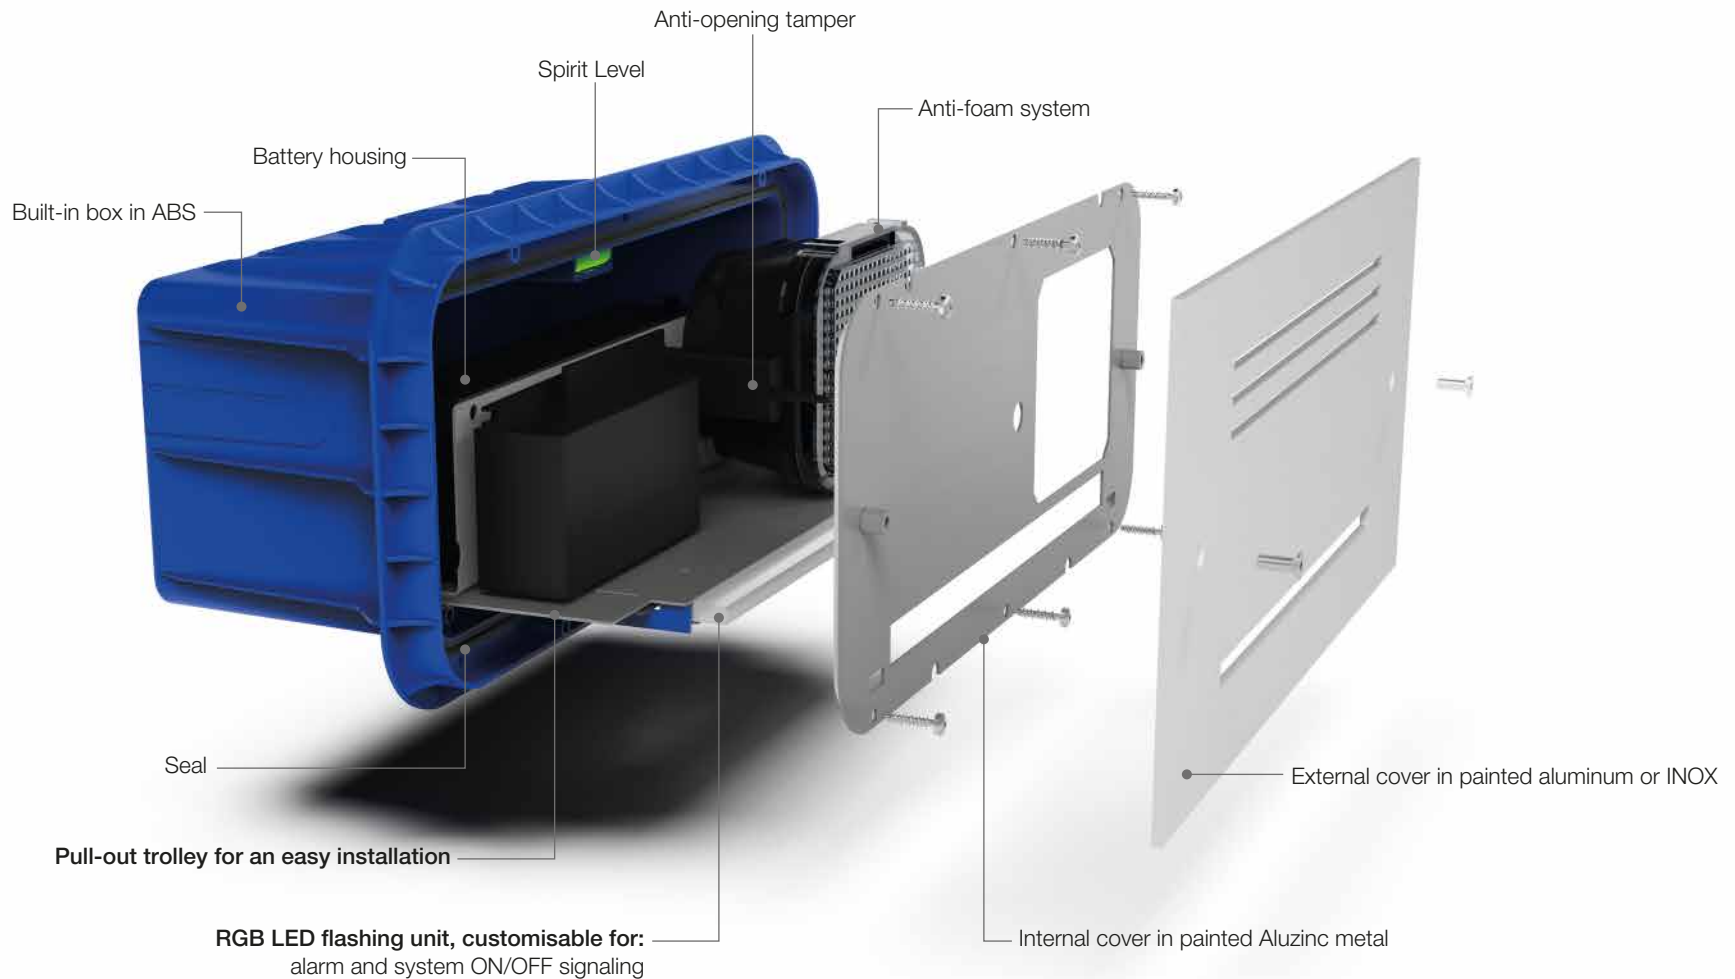

Giudecca is the first sounder completely wall built-in: the only visible component is its external cover, sturdy and yet slim, designed to look like a fan grill.

The sounder is equipped with an elegant light-guidance LED flashing unit, fully customisable and perfect to its deterrent power. The wide chromatic range allows Giudecca to satisfy the most diverse aesthetic needs.

Dust gray

Light gray

White

Corten

Stainless steel brushed

BUILT-IN BOX

Unique and elegant, Giudecca is a product designed to make installation work easy.

The sounder features some useful technical tricks to ensure perfect performances and mounting.

- Built-in box provided in first-rate ABS with seal.
- Removable cover in galvanised metal, designed to avoid the contamination with construction material.
- Spirit level.
- Setup for cable passing.

Drilling template to easily make the hole for Giudecca in-wall box in case of already existing walls.