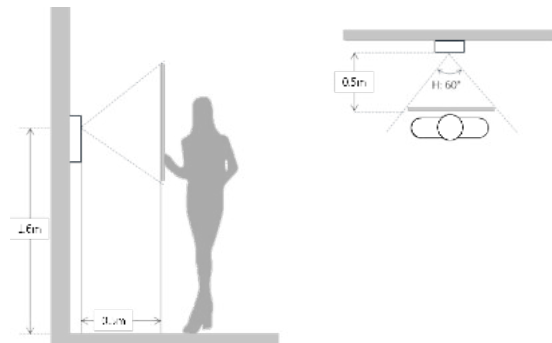

#### General

Ingress Protection	IP65
Tamper Switch	1
Installation	Surface
Material	Tempered Glass
Power	DC 12V
Power Consumption	Standby ≤1W, Work ≤10W
Working Temperature	-30°C~+60°C
Relative Humidity	10%~90%RH
Dimensions	154.2mm×114.2mm×43.0mm
Weight	0.6Kg

Dimensions

View Area

Application