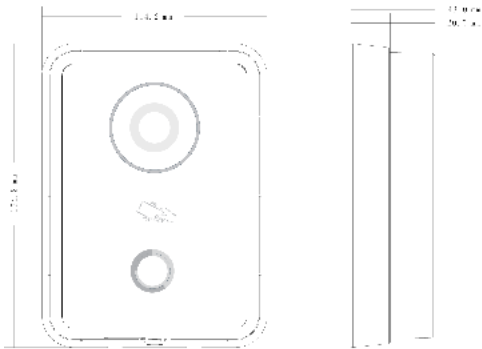

#### General

Ingress Protection	IP65
Tamper Switch	1
Installation	Surface
Material	Tempered Glass
Power	DC 12V
Power Consumption	Standby ≤1W, Work ≤10W
Working Temperature	-30°C~+60°C
Relative Humidity	10%~90%RH
Dimensions	154.2mm×114.2mm×43.0mm
Weight	0.6Kg

Dimensions

View Area

Application