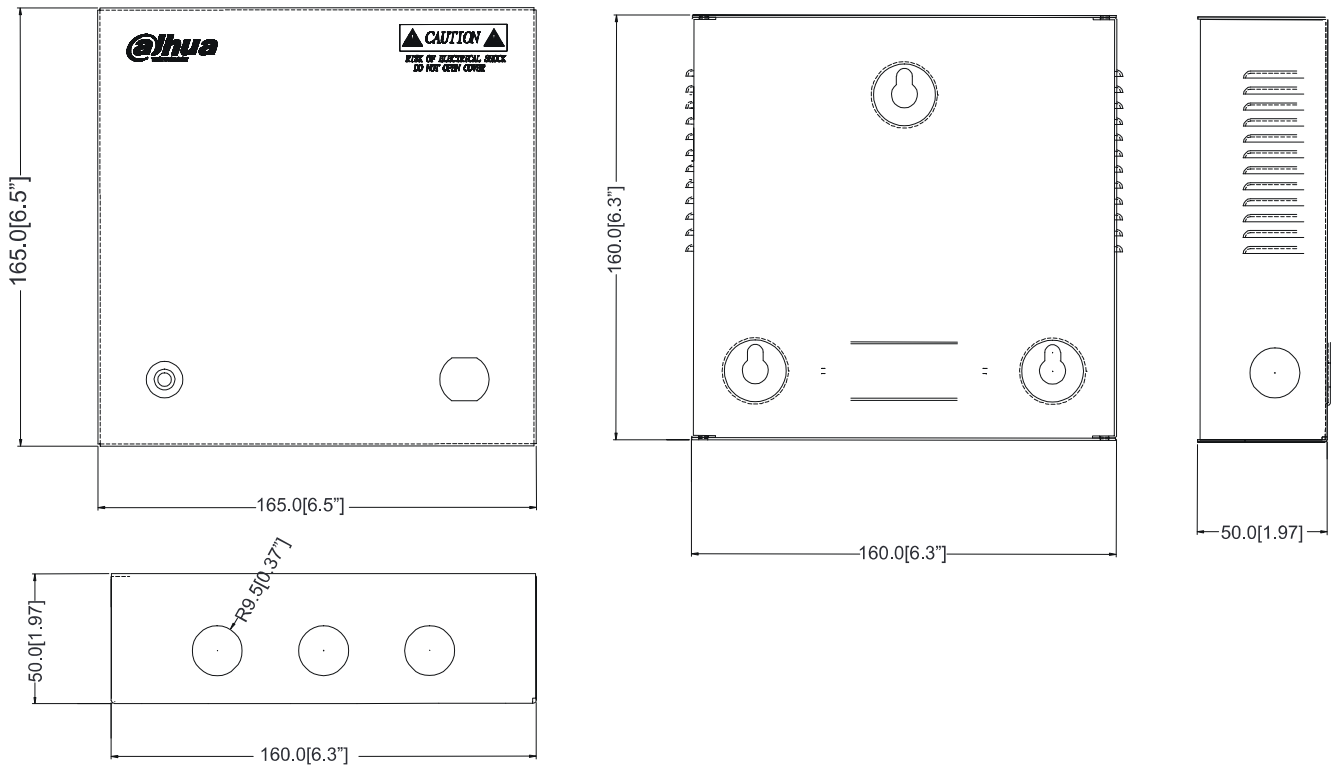

### Physical Properties

Weight	0.9kg(1.98lb)
Dimension(LxWxH)	165mmx165mmx50mm(6.5"x6.5"x1.97")
Installation	Wall mount
Color	White

## Dimensions (mm/inch)