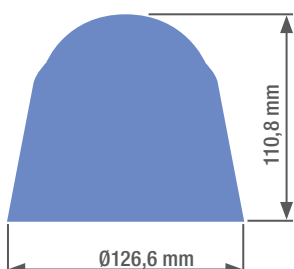

IP DOME, 4 MP WITH POE

FEATURES

- 4 MP resolution with CMOS sensor
- H.264 and H.265
- IR illumination up to 40 meters
- 2,8 ~ 12 mm motorized lens with autofocus
- 2 way audio
- Integration with other brands by Onvif 2.4, SDK and RTSP
- Compatible with NEXTGEN ZVR/NVR via Onvif
- Intuitive P2P with QR code
- Free Webserver and CMS
- WDR, 3D-DNR, motion detection, privacy mask
- IP66
- 3AXIS: wall and ceiling installation
- PoE supported
- Reset button and waterproof cable

ACCESSORIES

HYU-251
Connection base

DIMENSIONS

CAMERA

Image sensor	1/3 CMOS, 4 MP
Effective pixels	2592(H) x 1520(V)
Frames per second	PAL/NTSC: 12/15 fps @4MP (2592x1520)
IR illumination	3 led array: 40 meters
Minimum illumination	0 lux IR ON

ELECTRICAL & ENVIRONMENTAL

Power supply	12V DC
Power supply in/out	12V (to power external microphone)
PoE	Supported
Working temperature	-10°C ~ +60°C
RH	10% ~ 90% HR
Protection	IP66

PHYSICAL FEATURES

Case	PVC & metal
Dimensions	Ø126,6 x 110,8 mm