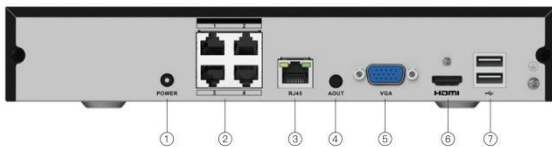

Description

Index	Description	Index	Description
①	POWER	⑤	VGA
②	IEEE802.3af PoE	⑥	HDMI
③	RJ45	⑦	USB
④	Audio Out		

Specifications

Model	JVS-ND7004-PD01
Video and Audio	
IP Camera Input	4CH PoE cameras upto 5MP+4CH Non-PoE cameras upto 5MP
Audio Input/ Output	1CH Output RCA; Audio output support HDMI
Display	
Interface	1 HDMI, 1 VGA
Resolution	HDMI: 3840x2160, 1920x1080, 2560x1440, 1440x900, 1280x1024, 1280x720, 1024x768 VGA: 1920x1080, 1440x900, 1280x1024, 1280x720, 1024x768
Multi-screen Display	Port binding 4 Non-port bonding 1/4/5/6/7/8/9
OSD	Camera Name & Time, Recording, Alarm Detecting, Remote connection, Volume, Channel Number
Recording	
Compression	H.265/H.264
Resolution	6CH 5.0MP/4.0MP/1080P/960P/720P
Record Mode	Manual, Schedule, MD
Video Detection and Alarm	
Trigger Events	Recording, Snapshot, PTZ, Voice, E-mail, Client, Buzzer
Video Detection	Motion Detection, No Video Detection
Playback and Backup	
Sync Playback	2CH 5.0MP/ 3CH 4.0MP/ 4CH 3.0MP
Search Mode	Time /Date, Schedule, Motion Detection
Playback Function	Day View, Hour View, Back Step, Rewind, Pause, Play, Fast Forward, Slow, Step, Full Screen, Snap, Sound On/Off, Zoom
Backup Mode	USB Device/Network
USB	2x USB2.0
Network	
Interface	1 RJ-45 port (10/100/1000Mbps)
PoE Interface	4 Port 100Mbps IEEE802.3af PoE
Network Function	TCP/IP, DHCP, UDP, SMTP, NTP
Smart Phone	iPhone, Android
Interoperability	ONVIF 2.4
Storage	
SATA	11x SATA interface
Capacity	up to 10TB
General	
Power Supply	52V DC
Consumption	≤ 50 W (Without HDD)
Working Temperature	-10°C~ 55°C
Working Humidity	10 % ~ 90 %
Dimensions	260x219x45mm
Weight	≤ 1.05Kg (Without HDD)