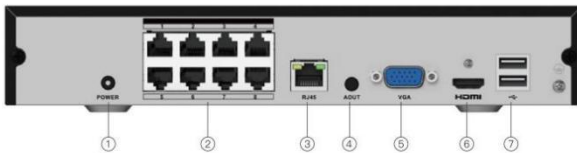

Description

Index	Description	Index	Description
①	POWER	⑤	VGA
②	IEEE802.3af PoE	⑥	HDMI
③	RJ45	⑦	USB
④	Audio Out		

Specifications

Model	JVS-ND7008-PD01
Video and Audio	
IP Camera Input	8CH PoE cameras upto 5MP+8CH Non-PoE cameras upto 5MP
Audio Input/ Output	1CH Output RCA; Audio output support HDMI
Display	
Interface	1 HDMI, 1 VGA
Resolution	HDMI: 3840x2160, 1920x1080, 2560x1440, 1440x900, 1280x1024, 1280x720, 1024x768 VGA: 1920x1080, 1440x900, 1280x1024, 1280x720, 1024x768
Multi-screen Display	Port binding 1/4/5/6/7/8/9 Non-port binding 1/4/5/6/7/8/9/10/11/12/13/14/15/16
OSD	Camera Name & Time, Recording, Alarm Detecting, Remote connection, Volume, Channel Number
Recording	
Compression	H.265/H.264
Resolution	10CH 5.0MP/4.0MP/1080P/960P/720P
Record Mode	Manual, Schedule, MD
Video Detection and Alarm	
Trigger Events	Recording, Snapshot, PTZ, Voice, E-mail, Client, Buzzer
Video Detection	Motion Detection, No Video Detection
Playback and Backup	
Sync Playback	2CH 5.0MP/ 3CH 4.0MP/ 4CH 3.0MP
Search Mode	Time /Date, Schedule, Motion Detection
Playback Function	Day View, Hour View, Back Step, Rewind, Pause, Play, Fast Forward, Slow, Step, Full Screen, Snap, Sound On/Off, Zoom
Backup Mode	USB Device/Network
USB	2x USB2.0
Network	
Interface	1 RJ-45 port (10/100/1000Mbps)
PoE Interface	8 Port 100Mbps IEEE802.3af PoE
Network Function	TCP/IP, DHCP, UDP, SMTP, NTP
Smart Phone	iPhone, Android
Interoperability	ONVIF 2.4
Storage	
SATA	1x SATA interface
Capacity	up to 10TB
General	
Power Supply	48V DC
Consumption	≤ 120 W (Without HDD)
Working Temperature	-10°C~ 55°C
Working Humidity	10 % ~ 90 %
Dimensions	260x219x45mm
Weight	≤ 1.05Kg (Without HDD)